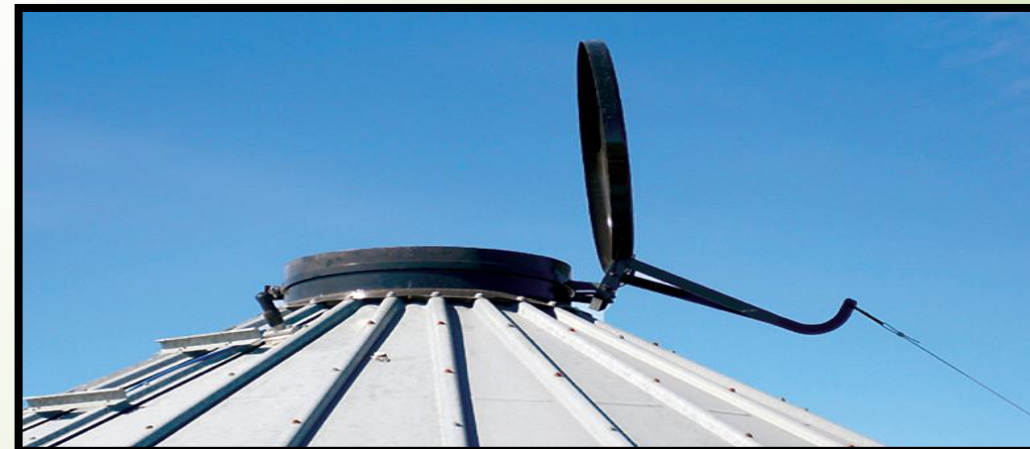

Remote Grain Bin Lid Opener