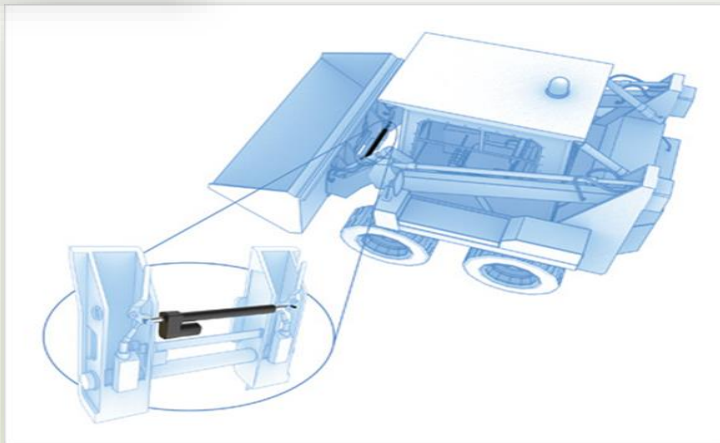

Lifts

PTO Jack

PTO Quick hitch

Wireless Power Quick Attach

Hydraulic Hoses

Hydra grip

Hand Controls

Camera Systems

RZ Masks

- ▶ Two Types:
 - ▶ Neoprene mask: Made for cold weather protection
 - ▶ Mesh mask: Made more breathable keeping the user's face cooler in warm conditions
- ▶ Both have a dual-exhalation valve system that removes moisture and keeps unfiltered air out. Hook-and-loop closure system.