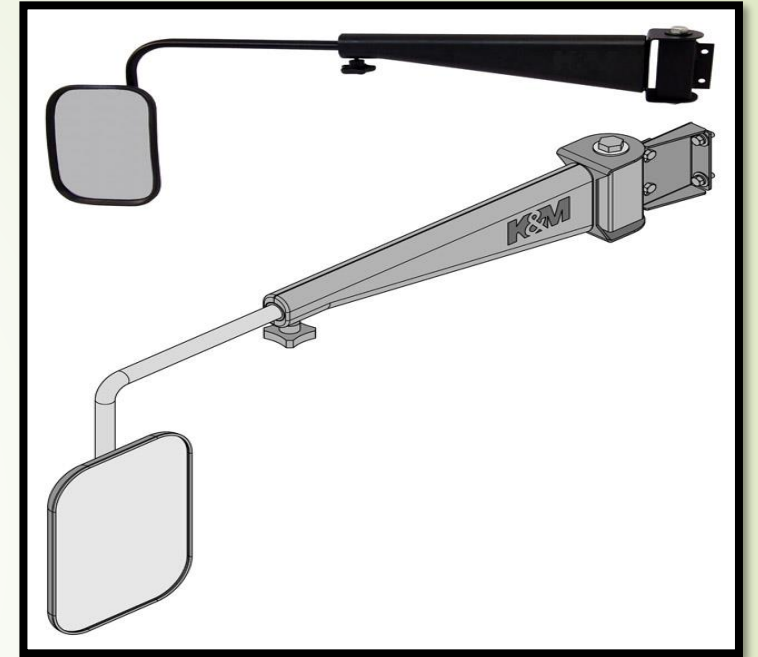

Extended Mirrors

Approx.: $190