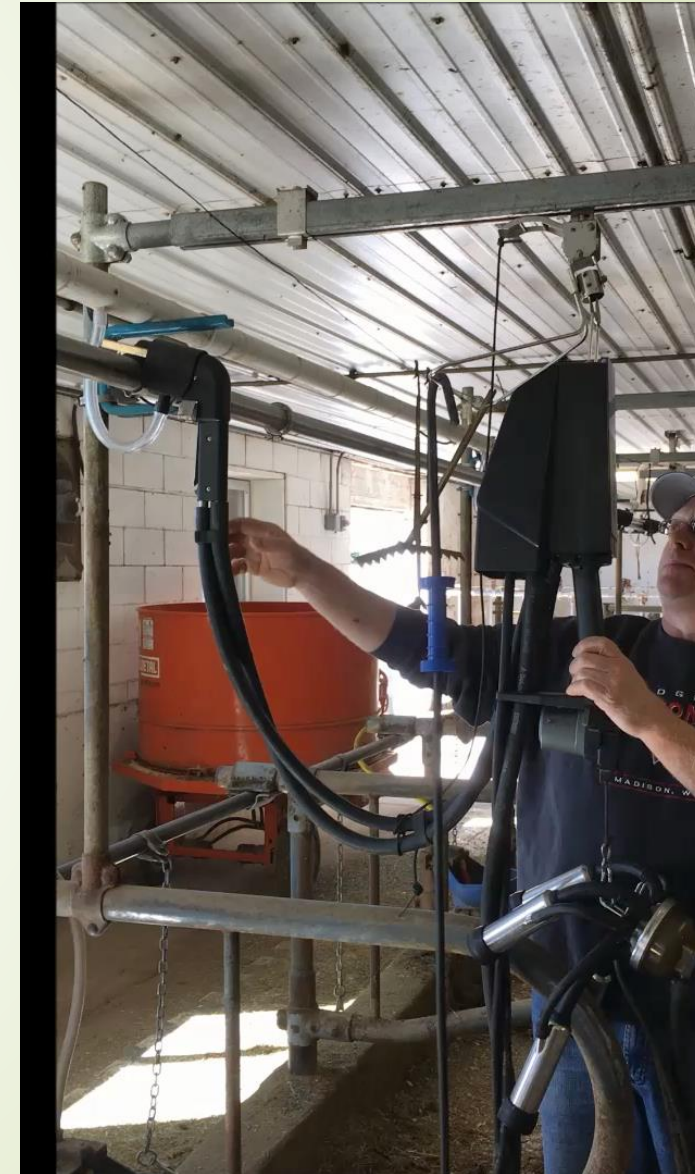

Calf Cart

Calf Catcher

Price Range: \$2,100-\$2,545

Alley, Cow, & Parlor Mats

Track System

Track System

Power Loader

- ▶ Powered by a factory-installed, or an after-market winch
- ▶ At the push of a button, the telescopic lifting arms retract and curl to move loads up to 350 lbs. from the ground to a “Locked and Loaded” position
- ▶ Installs on any 4-wheeled ATV, golf cart, or utility vehicle