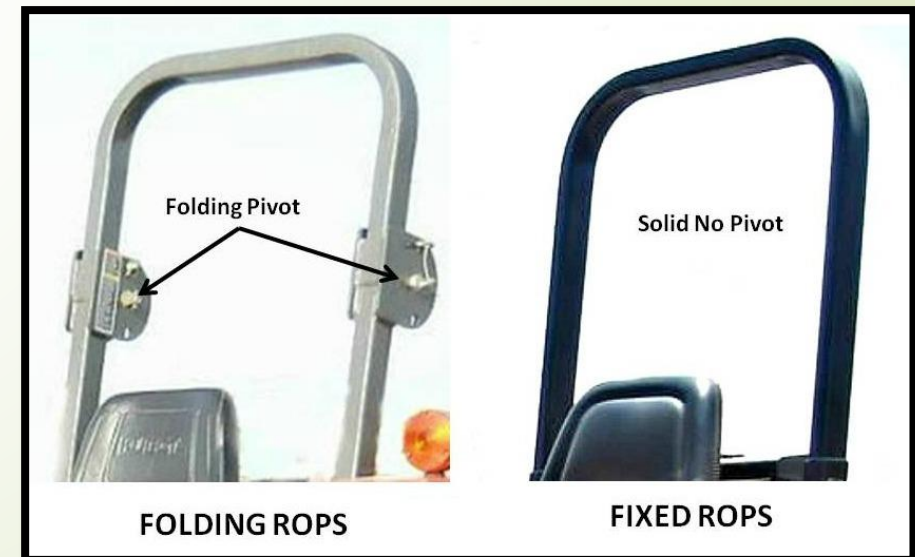

Lifts

PTO Jack

PTO Quick hitch

Wireless Power Quick Attach

Hydraulic Hoses

Hydra grip

Hand Controls

Camera Systems

Price Range: \$250-\$400

Suspensions & Seats

High-backed seat with air suspension

Air Hawk seat cushion

Skid steer air suspension

Extended Mirrors

Approx.: \$190

Protective Modifications

RZ Masks

- ▶ Two Types:
 - ▶ Neoprene mask: Made for cold weather protection
 - ▶ Mesh mask: Made more breathable keeping the user's face cooler in warm conditions
- ▶ Both have a dual-exhalation valve system that removes moisture and keeps unfiltered air out. Hook-and-loop closure system.