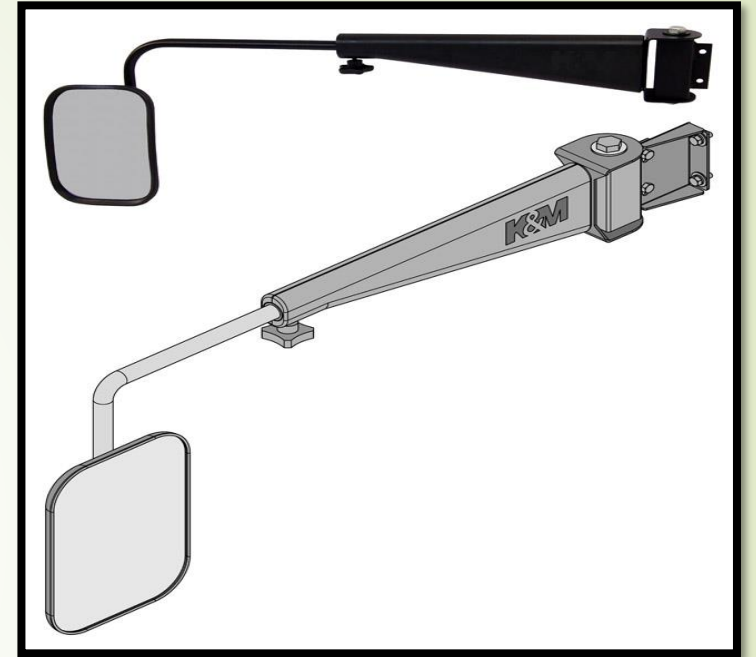

Pistol grip

\$30/ set

Hand Controls

Camera Systems

Price Range: \$250-\$400

Suspensions & Seats

High-backed seat with air suspension

Air Hawk seat cushion

Skid steer air suspension

Extended Mirrors

Approx.: \$190

Protective Modifications

RZ Masks

- ▶ Two Types:
 - ▶ Neoprene mask: Made for cold weather protection
 - ▶ Mesh mask: Made more breathable keeping the user's face cooler in warm conditions
- ▶ Both have a dual-exhalation valve system that removes moisture and keeps unfiltered air out. Hook-and-loop closure system.
- ▶ Approximately \$30