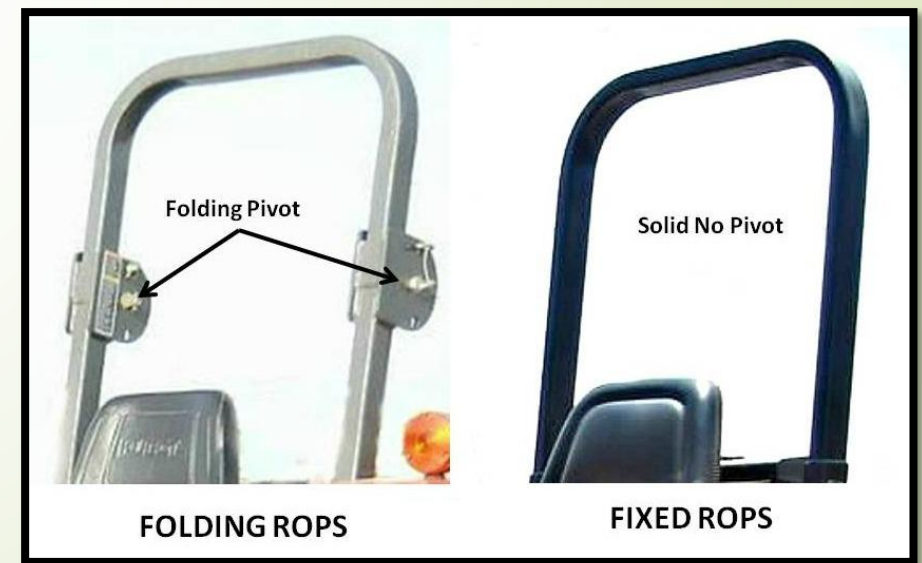

Skid steer air suspension

Extended Mirrors

Approx.: \$190

Protective Modifications

RZ Masks

- ▶ Two Types:
 - ▶ Neoprene mask: Made for cold weather protection
 - ▶ Mesh mask: Made more breathable keeping the user's face cooler in warm conditions
- ▶ Both have a dual-exhalation valve system that removes moisture and keeps unfiltered air out. Hook-and-loop closure system.
- ▶ Approximately \$30