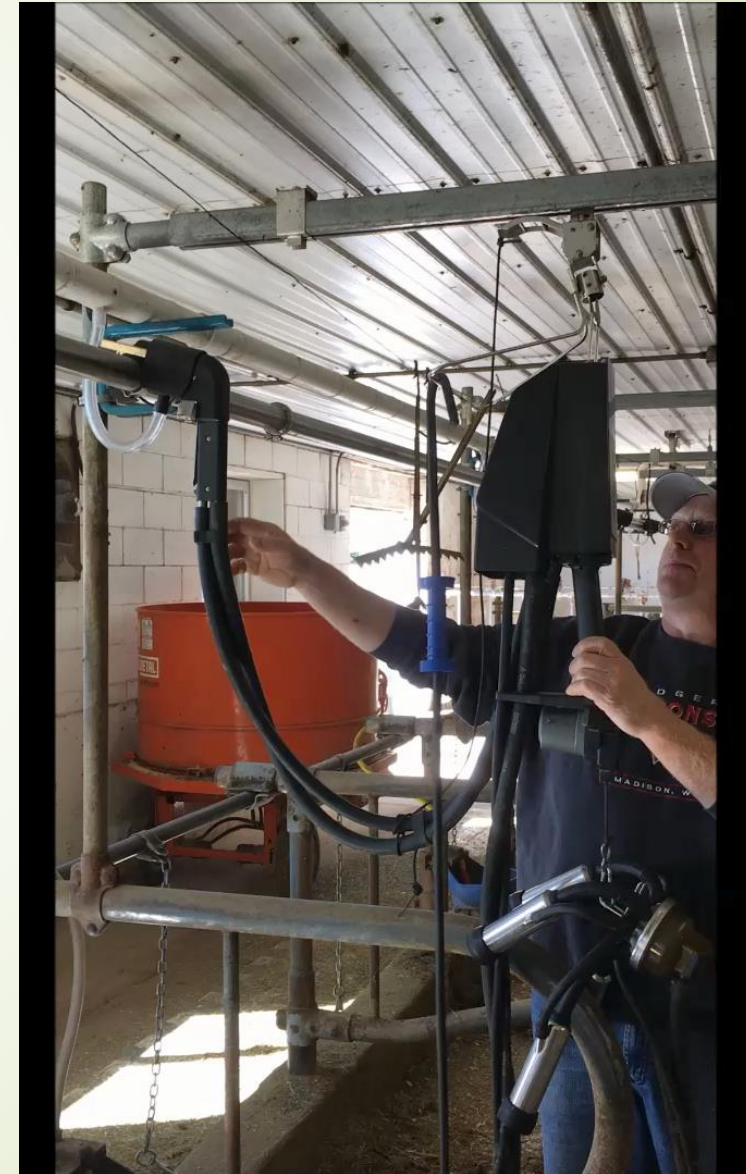

Calf Catcher

Price Range: \$2,100-\$2,545

Alley, Cow, & Parlor Mats

Track System

Track System

Power Loader

- ▶ Powered by a factory-installed, or an after-market winch
- ▶ At the push of a button, the telescopic lifting arms retract and curl to move loads up to 350 lbs. from the ground to a “Locked and Loaded” position
- ▶ Installs on any 4-wheeled ATV, golf cart, or utility vehicle
- ▶ Approximately \$340; UTV brackets extra \$88