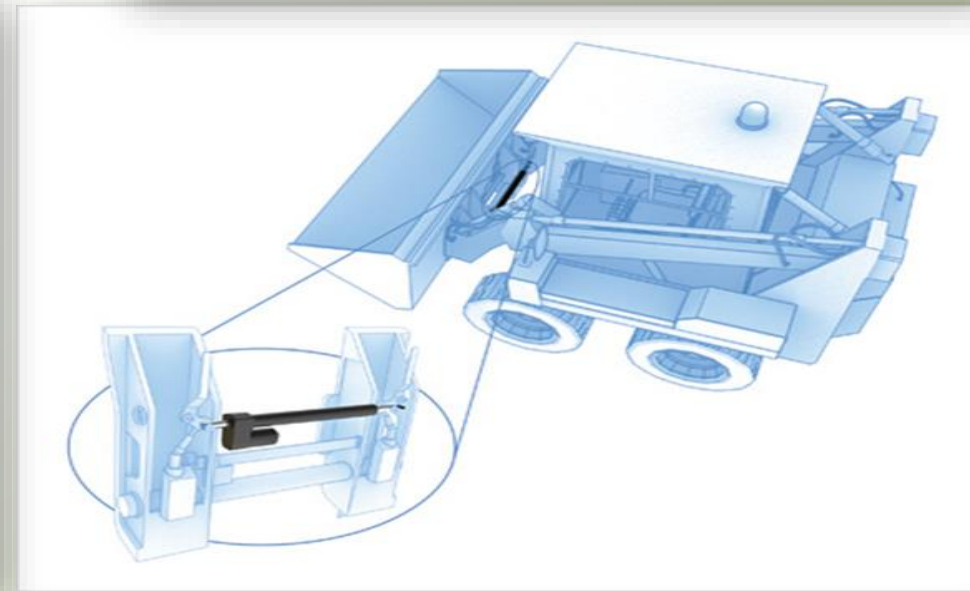

Approx.: \$40

Approx.: \$100

Lifts

PTO Jack

Power Skid Steer Attach

Hydraulic Hoses

Hydra grip

\$16/set

Pistol grip

\$30/ set

Hand Controls

Camera Systems

Price Range: \$250-\$400

Suspensions & Seats

High-backed seat with air suspension

Air Hawk seat cushion