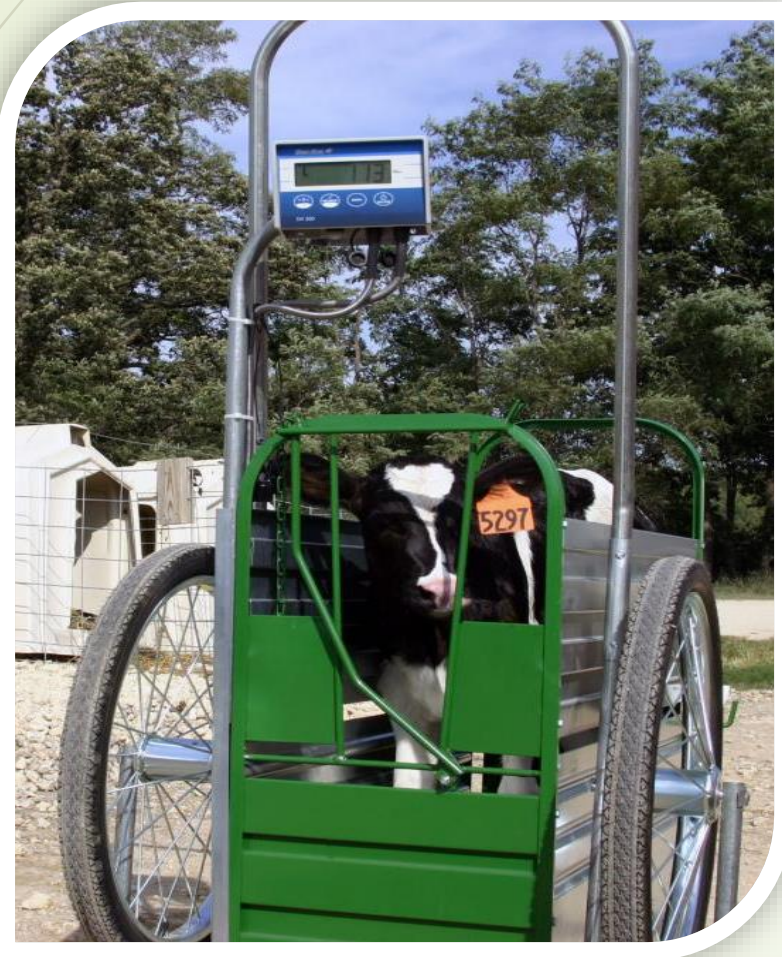

Drive Through Gates

Bump N' Drive Gate

BUMP N' DRIVE ?

Powered Gate

Push N' Drive Gate

Walk-Through Gate

Calf Cart

Approx.: \$480

Calf Catcher

Price Range: \$2,100-\$2,545

Alley, Cow, & Parlor Mats

Track System

Track System

Power Loader

- ▶ Powered by a factory-installed, or an after-market winch
- ▶ At the push of a button, the telescopic lifting arms retract and curl to move loads up to 350 lbs. from the ground to a “Locked and Loaded” position
- ▶ Installs on any 4-wheeled ATV, golf cart, or utility vehicle
- ▶ Approximately \$340; UTV brackets extra \$88