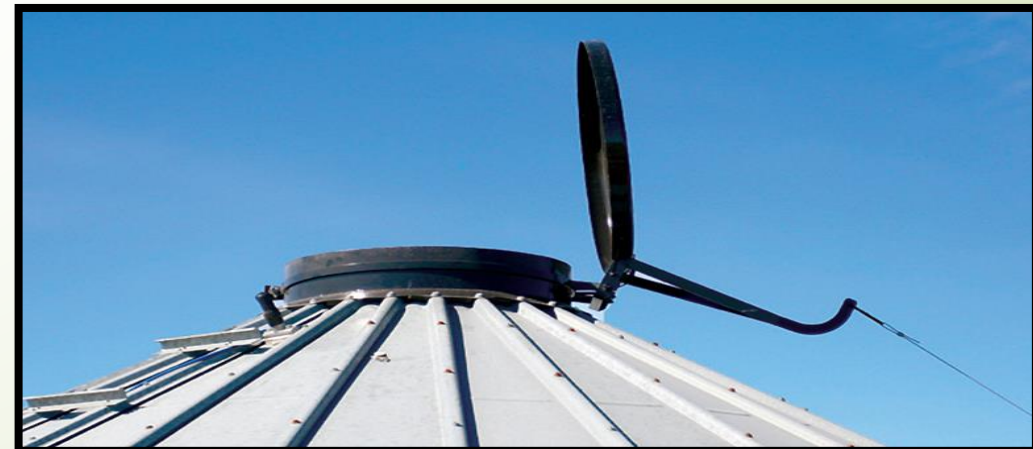

Remote Grain Bin Lid Opener